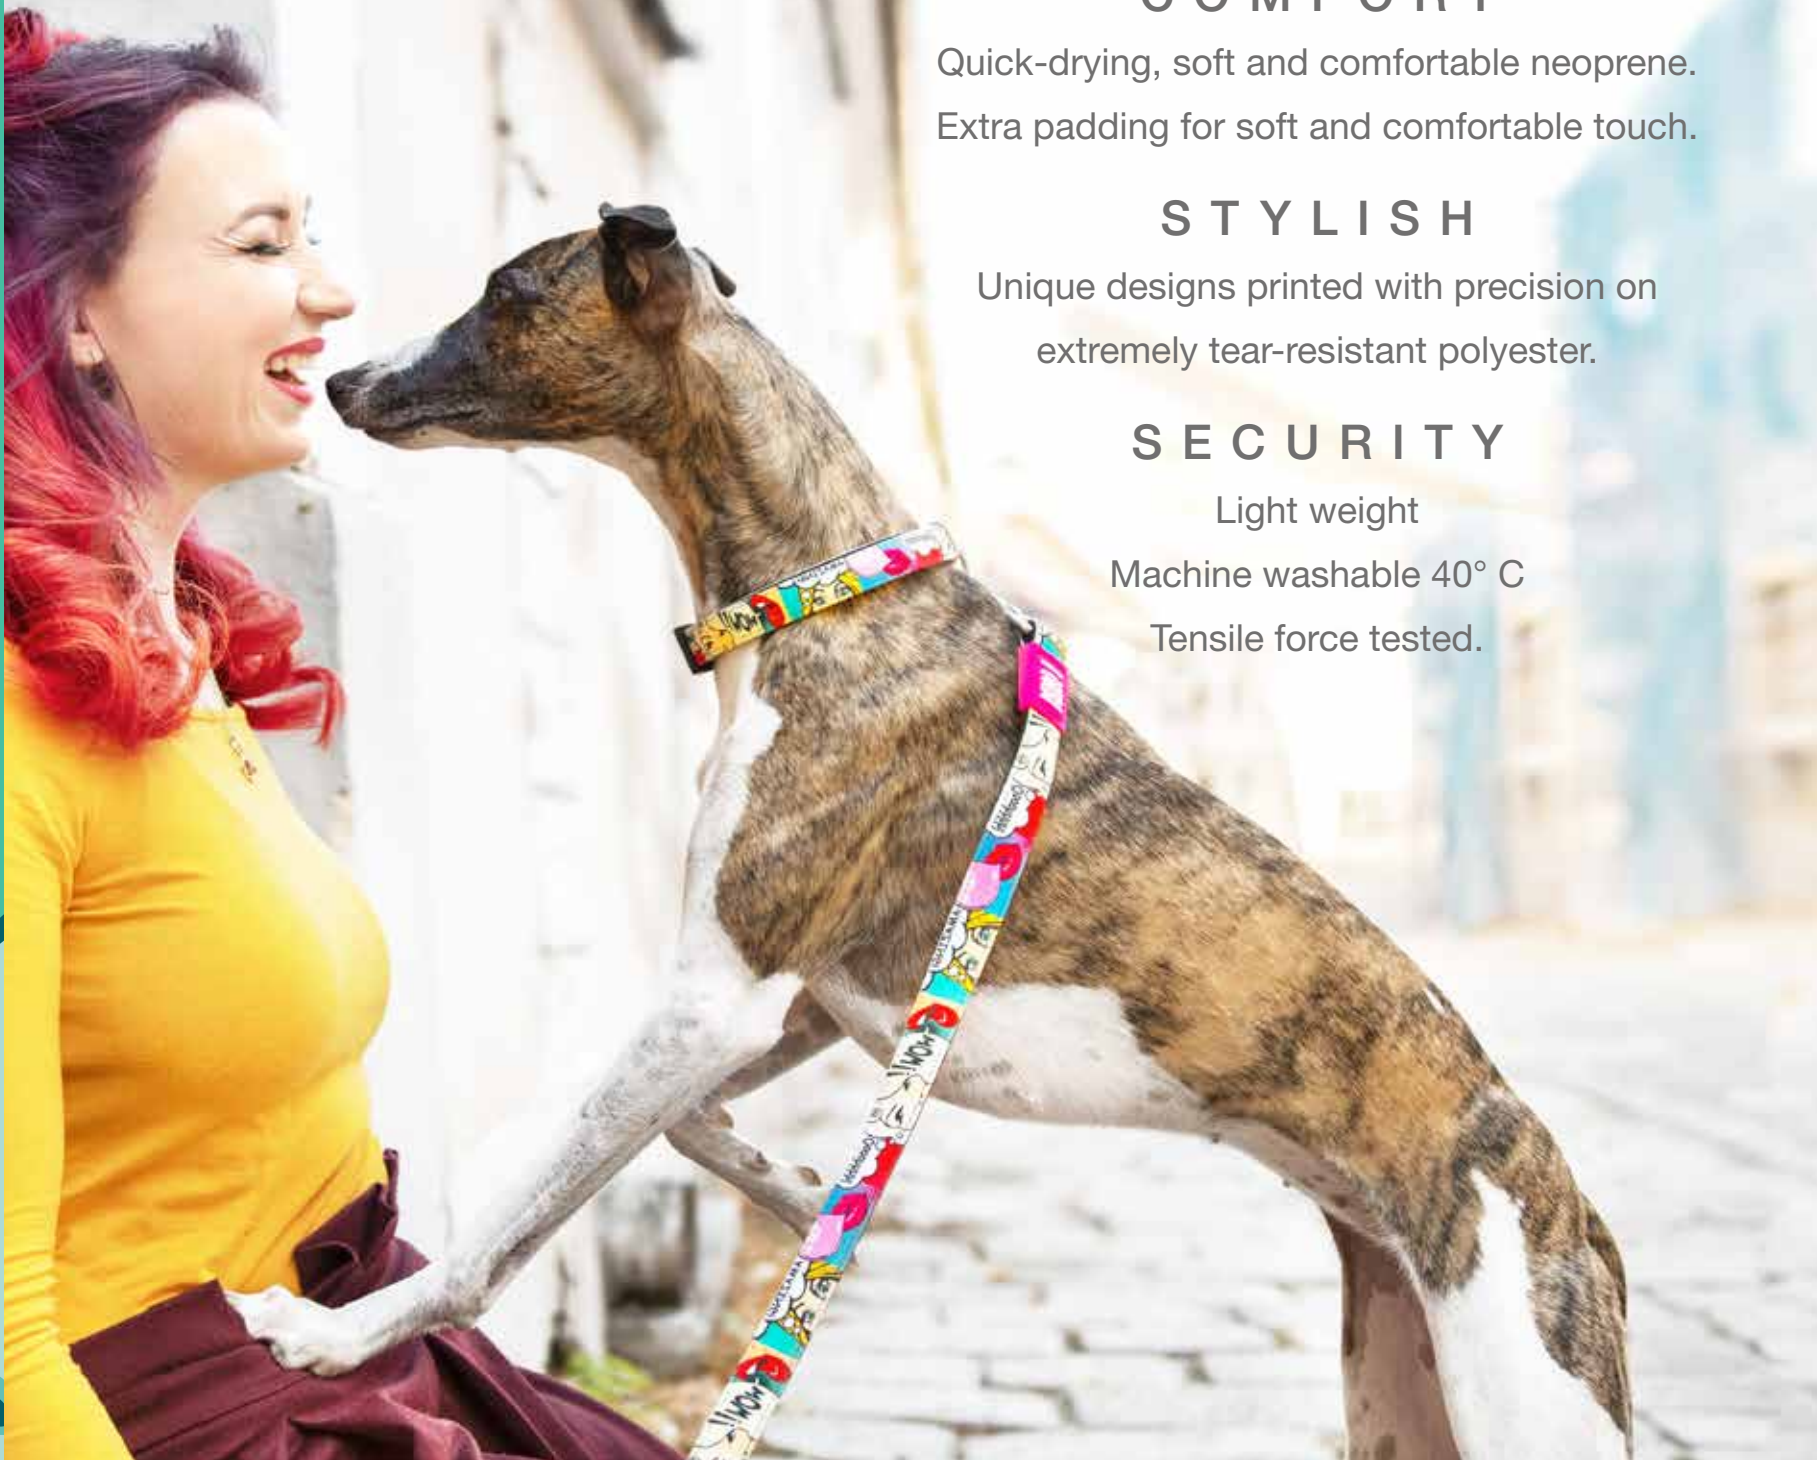

COMFORT

Quick-drying, soft and comfortable neoprene.
Extra padding for soft and comfortable touch.

STYLISH

Unique designs printed with precision on
extremely tear-resistant polyester.

SECURITY

Light weight
Machine washable 40° C
Tensile force tested.