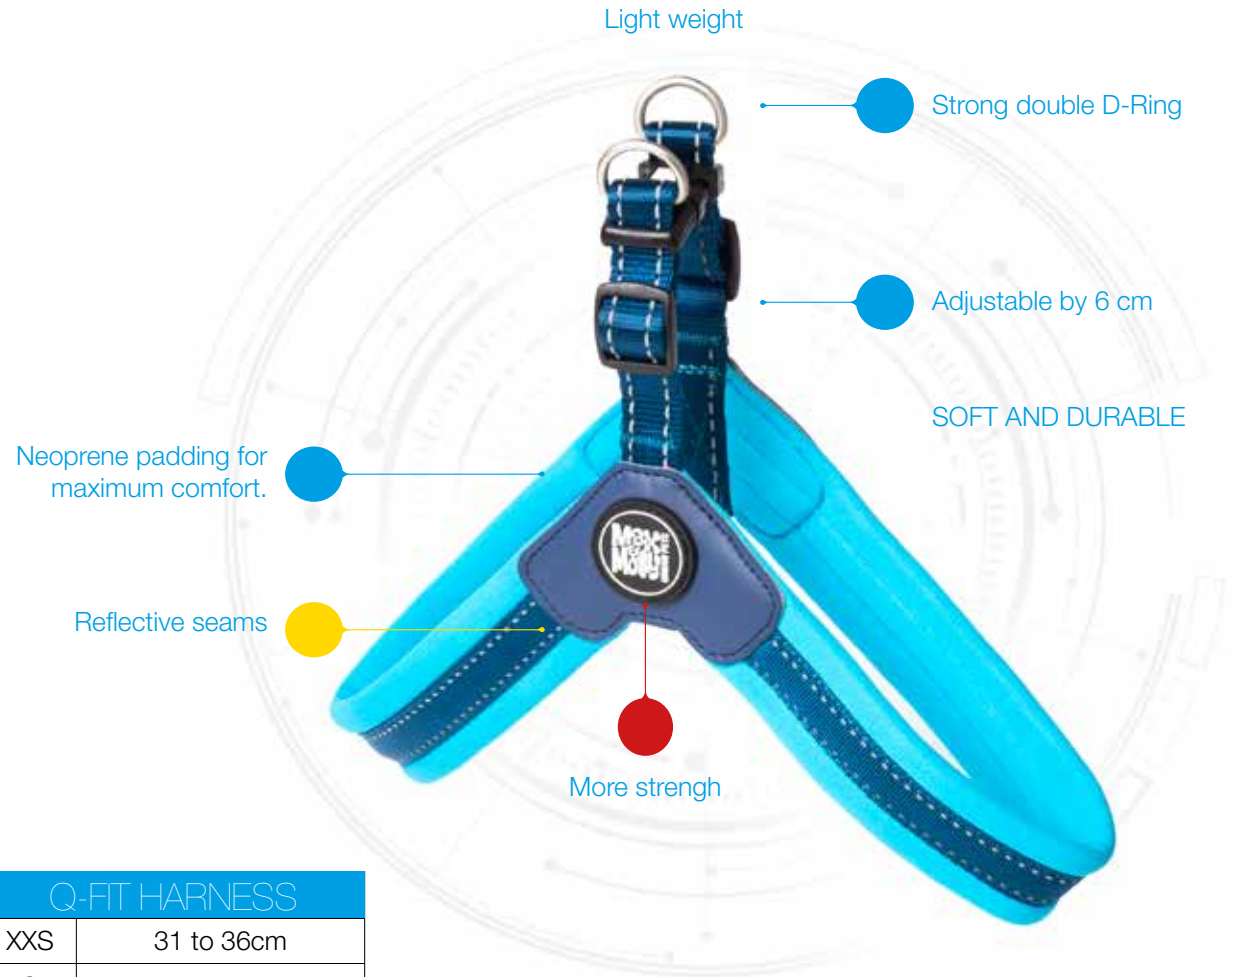

ADJUSTABLE Q-FIT HARNESS

This **step in** harness is a **light weight** and very **comfortable**. It is easy to put on and available in your favorite colour. From the **smallest** dog to **medium** sized dogs it is an eye catcher. Adjustable by **6cm** to find the **perfect fit**.

IDEAL DISTRIBUTION
OF PRESSURE ON CHEST
AND WAIST.

Q-FIT HARNESS	
XXS	31 to 36cm
XS	36 to 39 cm
S	39 to 45 cm
M	45 to 50cm
L	50 to 58cm
XL	58 to 66cm