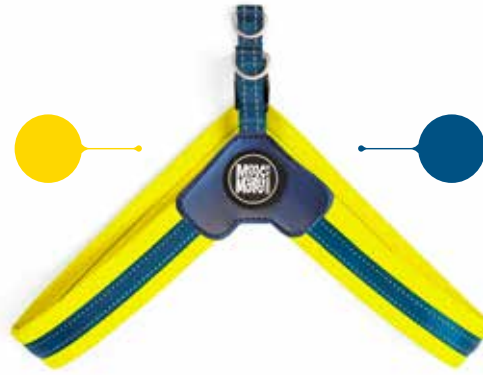

Q-FIT YELLOW - HARNESS
Sizes: XXS XS S M L XL

DOG