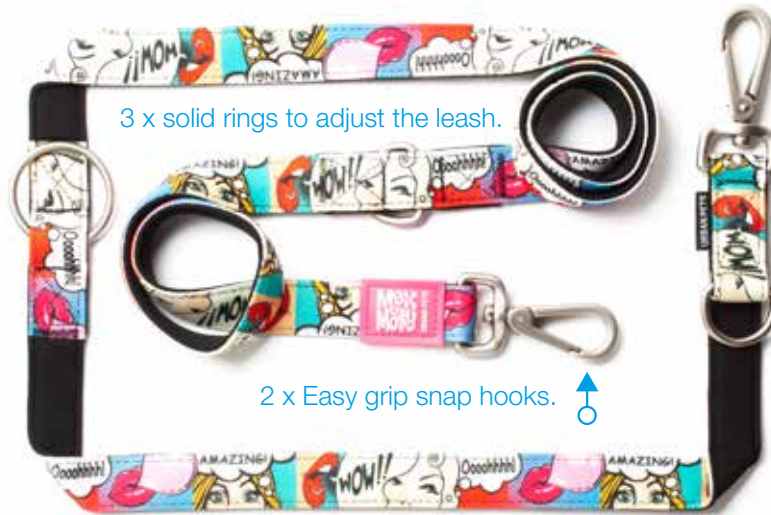

1.30m Lead, Medium

3

Long Shoulder lead

4

1.60m Lead, long

5

Waist lead

6

Double lead

7

Temporary tie

3 x solid rings to adjust the leash.

2 x Easy grip snap hooks.

Total length: 200 cm

MULTI-LEASH SIZES		TENSILE FORCE (in kg)
XS	1,0 cm x 200 cm	45kg
S	1,5 cm x 200 cm	110 kg
M	2,0 cm x 200 cm	135 kg
L	2,5 cm x 200 cm	200 kg

No sharp edges to hurt your hand.

Easy grip snap hook allows you to grab your dog quick and easy.

3-D rubber logo for comfortable touch.

Convenient D-ring to hang accessories.

Safety first! Heavy duty and solid brushed metal parts.