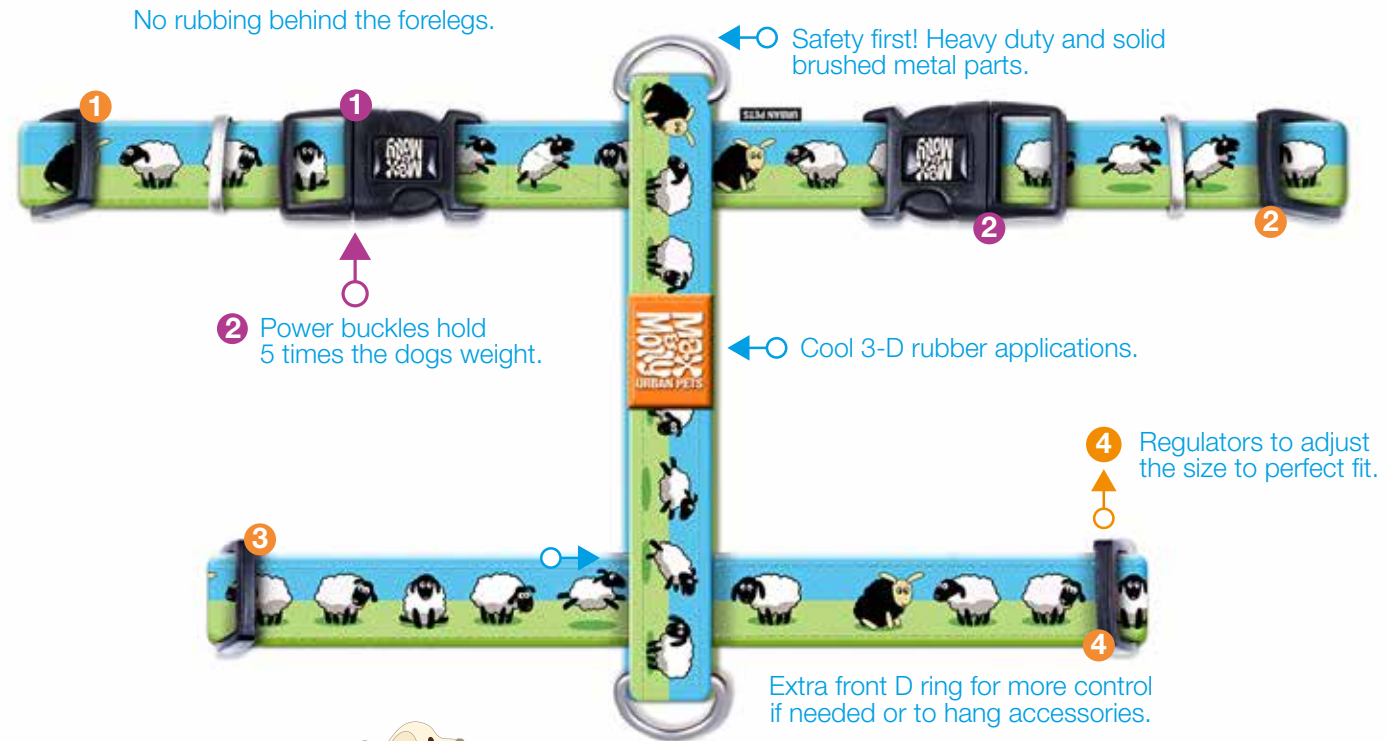

OUR H-HARNESS

Original Gear

A	B	C
CHEST: Wrap your tape around the widest part of your dog's torso, usually right behind the "armpits" of the front legs.	LOWER NECK: A harness or coat sits lower on the neck, so take the measurement from here.	UPPER NECK: Collars sit higher up on the neck, so measure here for collars or bandanas.

TWO FINGERS RULE: A good rule of thumb (or rather, finger) to test for snugness is to leave enough room for two fingers between the gear and your dog.

SIZES	
XS	Up to 9 kg / Hals: 24-39 cm / Chest: 1,0 x 32-40 cm
S	Up to 22 kg / Hals: 30-46 cm / Chest: 1,5 x 41-52 cm
M	Up to 27 kg / Hals: 36-58 cm / Chest: 2,0 x 53-69 cm
L	Up to 40 kg / Hals: 46-77 cm / Chest: 2,5 x 70-98 cm

If between two sizes...
...SIZE UP!