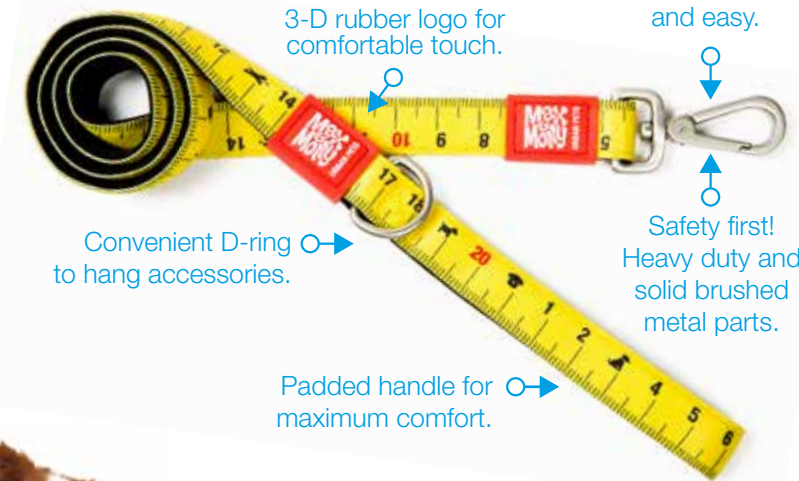

3 x solid rings to adjust the leash.

2 x Easy grip snap hooks.

Total length: 200 cm

MULTI-LEASH SIZES		TENSILE FORCE (in kg)
XS	1,0 cm x 200 cm	45kg
S	1,5 cm x 200 cm	110 kg
M	2,0 cm x 200 cm	135 kg
L	2,5 cm x 200 cm	200 kg

No sharp edges to hurt your hand.

Easy grip snap hook allows you to grab your dog quick and easy.

3-D rubber logo for comfortable touch.

Convenient D-ring to hang accessories.

Safety first! Heavy duty and solid brushed metal parts.

Padded handle for maximum comfort.