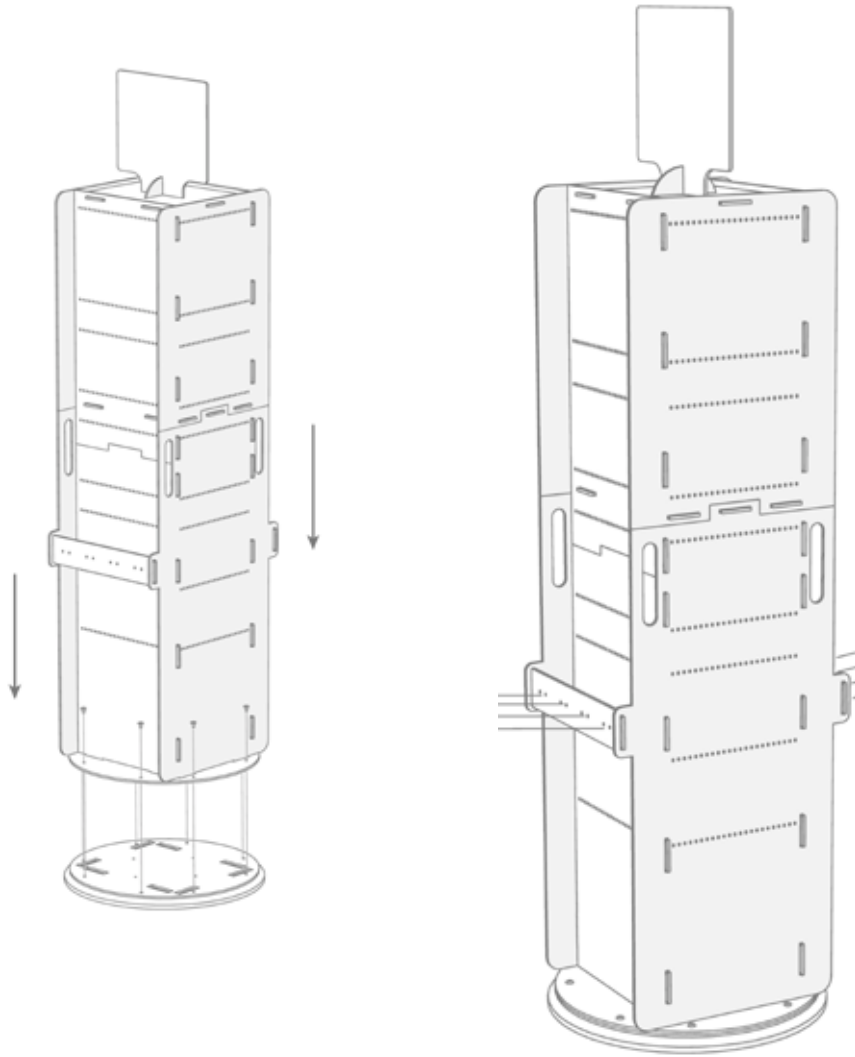

**S P I N N E R
D I S P L A Y**

HEIGHT: 200,00 cm
DIAMETER: 45,00 cm

TURNS 360°

INCLUDING

- 48** HOOKS
- 2** RACKS FOR HARNESSSES

*FLEXIBLE ARRANGEMENT OF
HOOKS*

EXAMPLES OF EQUIPPING THE POS

SPINNER - EXAMPLE 1