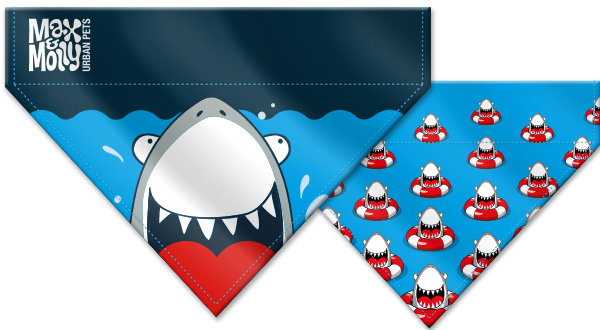

FRENZY THE SHARK - BANDANA - Polyester
Small (for XS and S size collar): 12,5 cm (4,9 inch) wide
Large (for M and L size collar): 17,0 cm (6,7 inch) wide