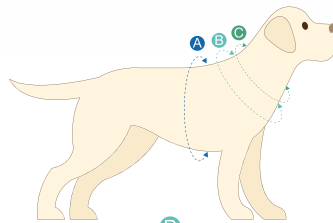

Maximum padding for soft
and comfortable touch.

No rubbing behind the forelegs.

STYLISH

Unique designs printed
with precision.

SECURITY

Light weight

Machine washable 40° C

Tensile force tested.

OUR H-HARNESS

Original Gear

A	B	C
CHEST: Wrap your tape around the widest part of your dog's torso, usually right behind the "armpits" of the front legs.	LOWER NECK: A harness or coat sits lower on the neck, so take the measurement from here.	UPPER NECK: Collars sit higher up on the neck, so measure here for collars or bandanas.