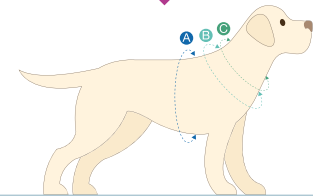

SIZES - DOG

XS	Up to 9 kg / Neck: 24-39 cm / Chest: 1,0 x 32-40 cm
S	Up to 22 kg / Neck: 30-46 cm / Chest: 1,5 x 41-52 cm
M	Up to 27 kg / Neck: 36-58 cm / Chest: 2,0 x 53-69 cm
L	Up to 40 kg / Neck: 46-77 cm / Chest: 2,5 x 70-98 cm

CHEST: Wrap your tape around the widest part of your dog's torso, usually right behind the "armpits" of the front legs.

LOWER NECK: A harness or coat sits lower on the neck, so take the measurement from here.

UPPER NECK: Collars sit higher up on the neck, so measure here for collars or bandanas.

TWO FINGERS RULE: A good rule of thumb (or rather, finger) to test for snugness is to leave enough room for two fingers between the gear and your dog.