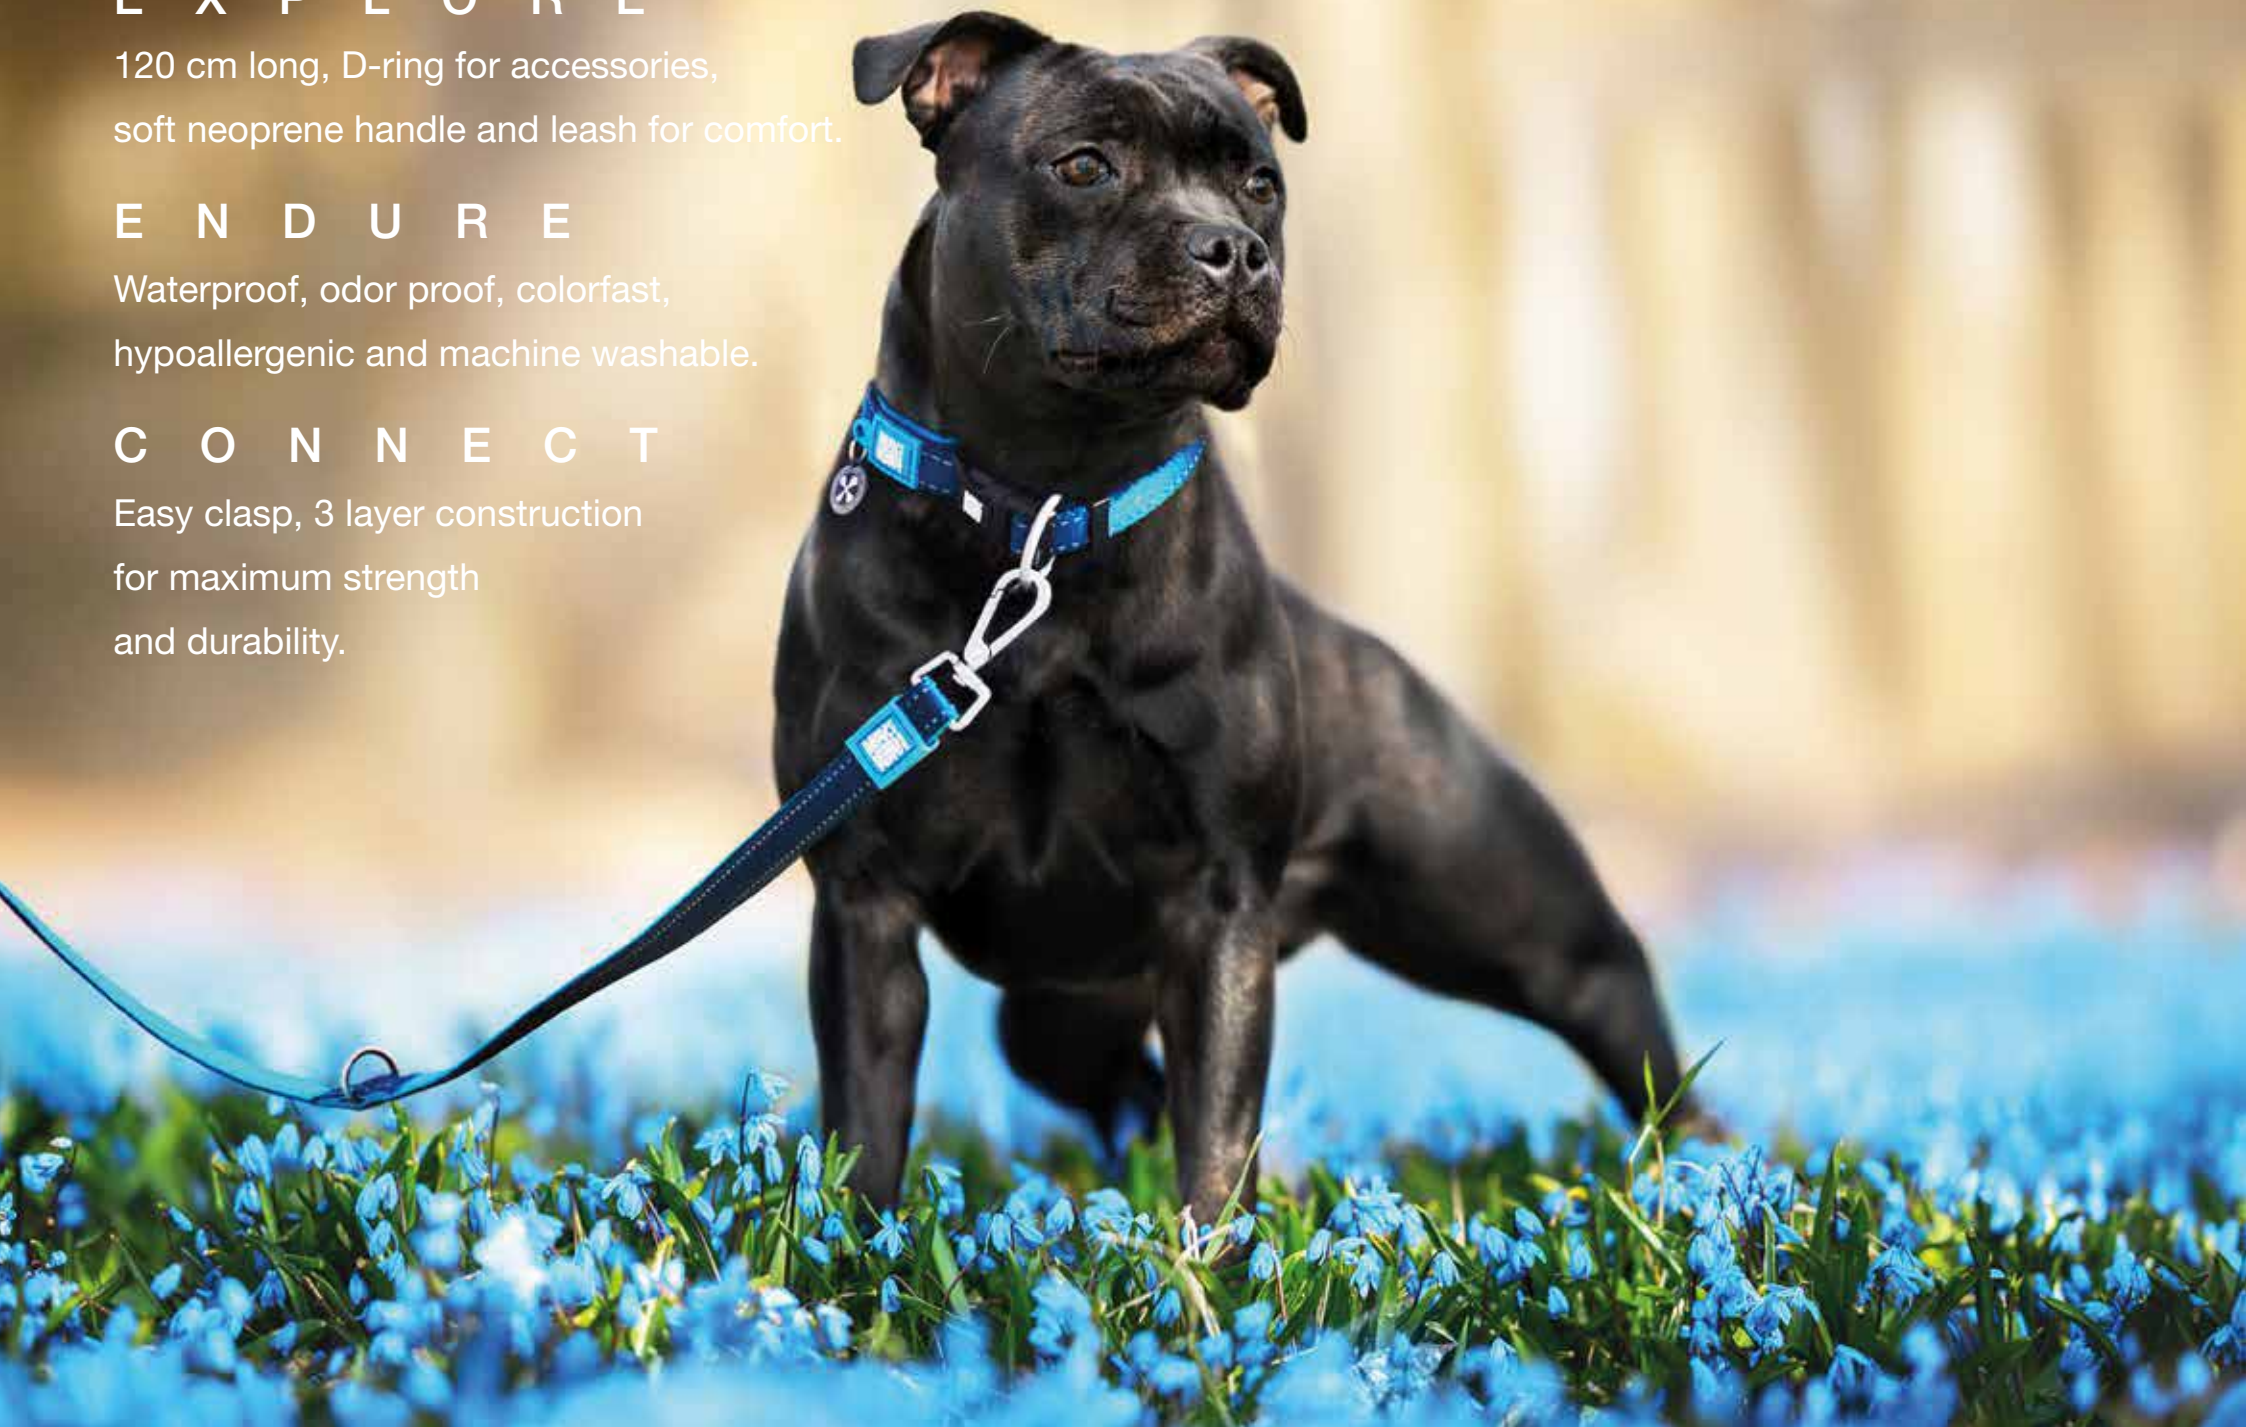

E X P L O R E

120 cm long, D-ring for accessories,
soft neoprene handle and leash for comfort.

E N D U R E

Waterproof, odor proof, colorfast,
hypoallergenic and machine washable.

C O N N E C T

Easy clasp, 3 layer construction
for maximum strength
and durability.