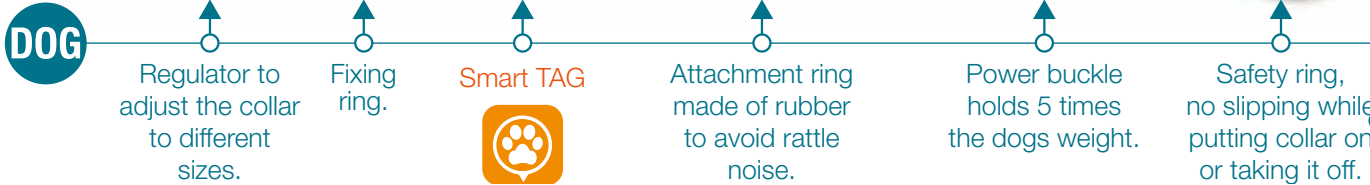

GOTCHA! SMART ID COLLAR

Ultimate safety on every collar

ALL IN ONE DOG & CAT SMART ID COLLARS

which will return your friend safely in case it gets lost.

HYPOALLERGENIC

quick-drying,
soft and comfortable neoprene.
Inside padding for maximum comfort.
ultra strong polyester.

CAT COLLAR

light & strong,
warning bell for birds,
breakaway buckle to prevent strangling.

Lost & Found App