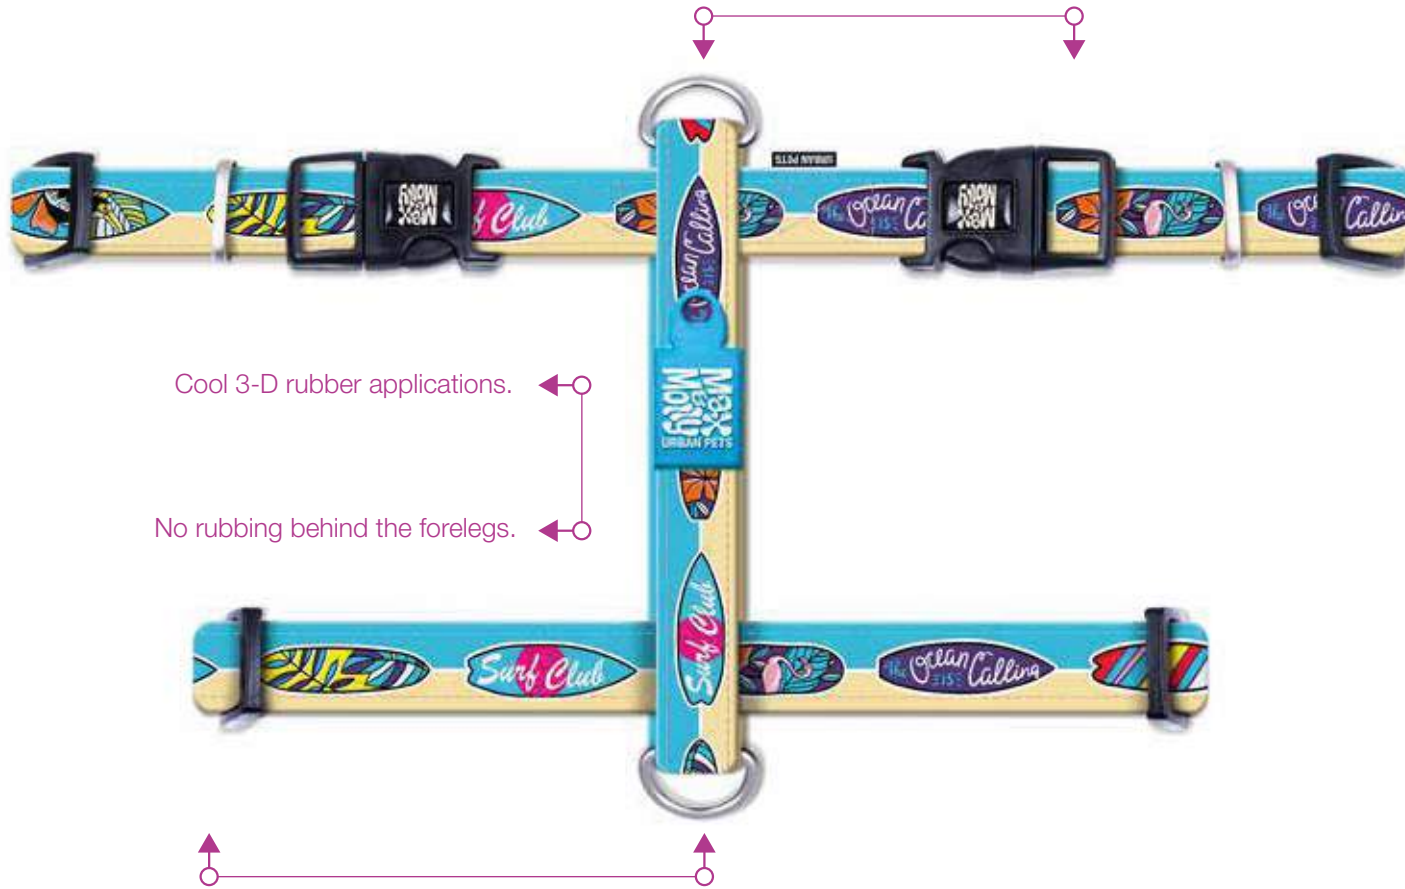

## STYLISH

Unique designs  
printed with precision.

# ORIGINAL GEAR - H-HARNESS

Hypoallergenic, quick-drying

Extra front D-ring for more control if needed or to hang accessories.

2 Power buckles hold 5 times the dog's weight.

Cool 3-D rubber applications.

No rubbing behind the forelegs.