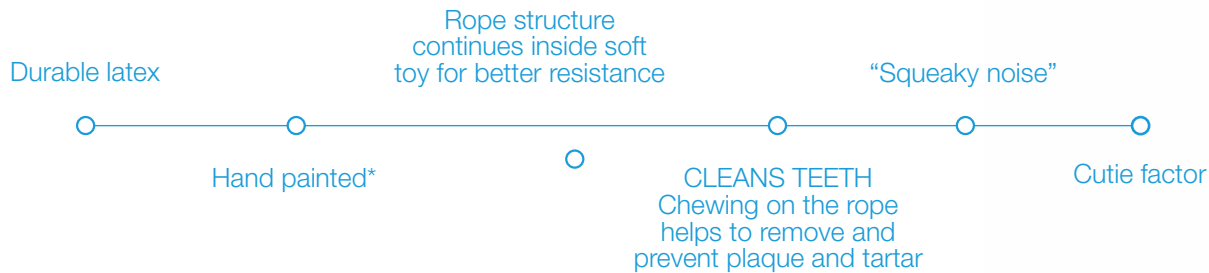

DISCOVER THE SNUGGLES

Soft Toys

Meet **Woody, Mikey, Bob, Otto, Frenzy, Paco** and **Bubba** who all want to find a new furry friend to play with and snuggle. Our Snuggles combine everything dogs love in one toy: A rope, a squeaky sound, fun design* and a very soft, padded backside which can easily be used for resting. **Start collecting our Snuggles today and meet them in person.**