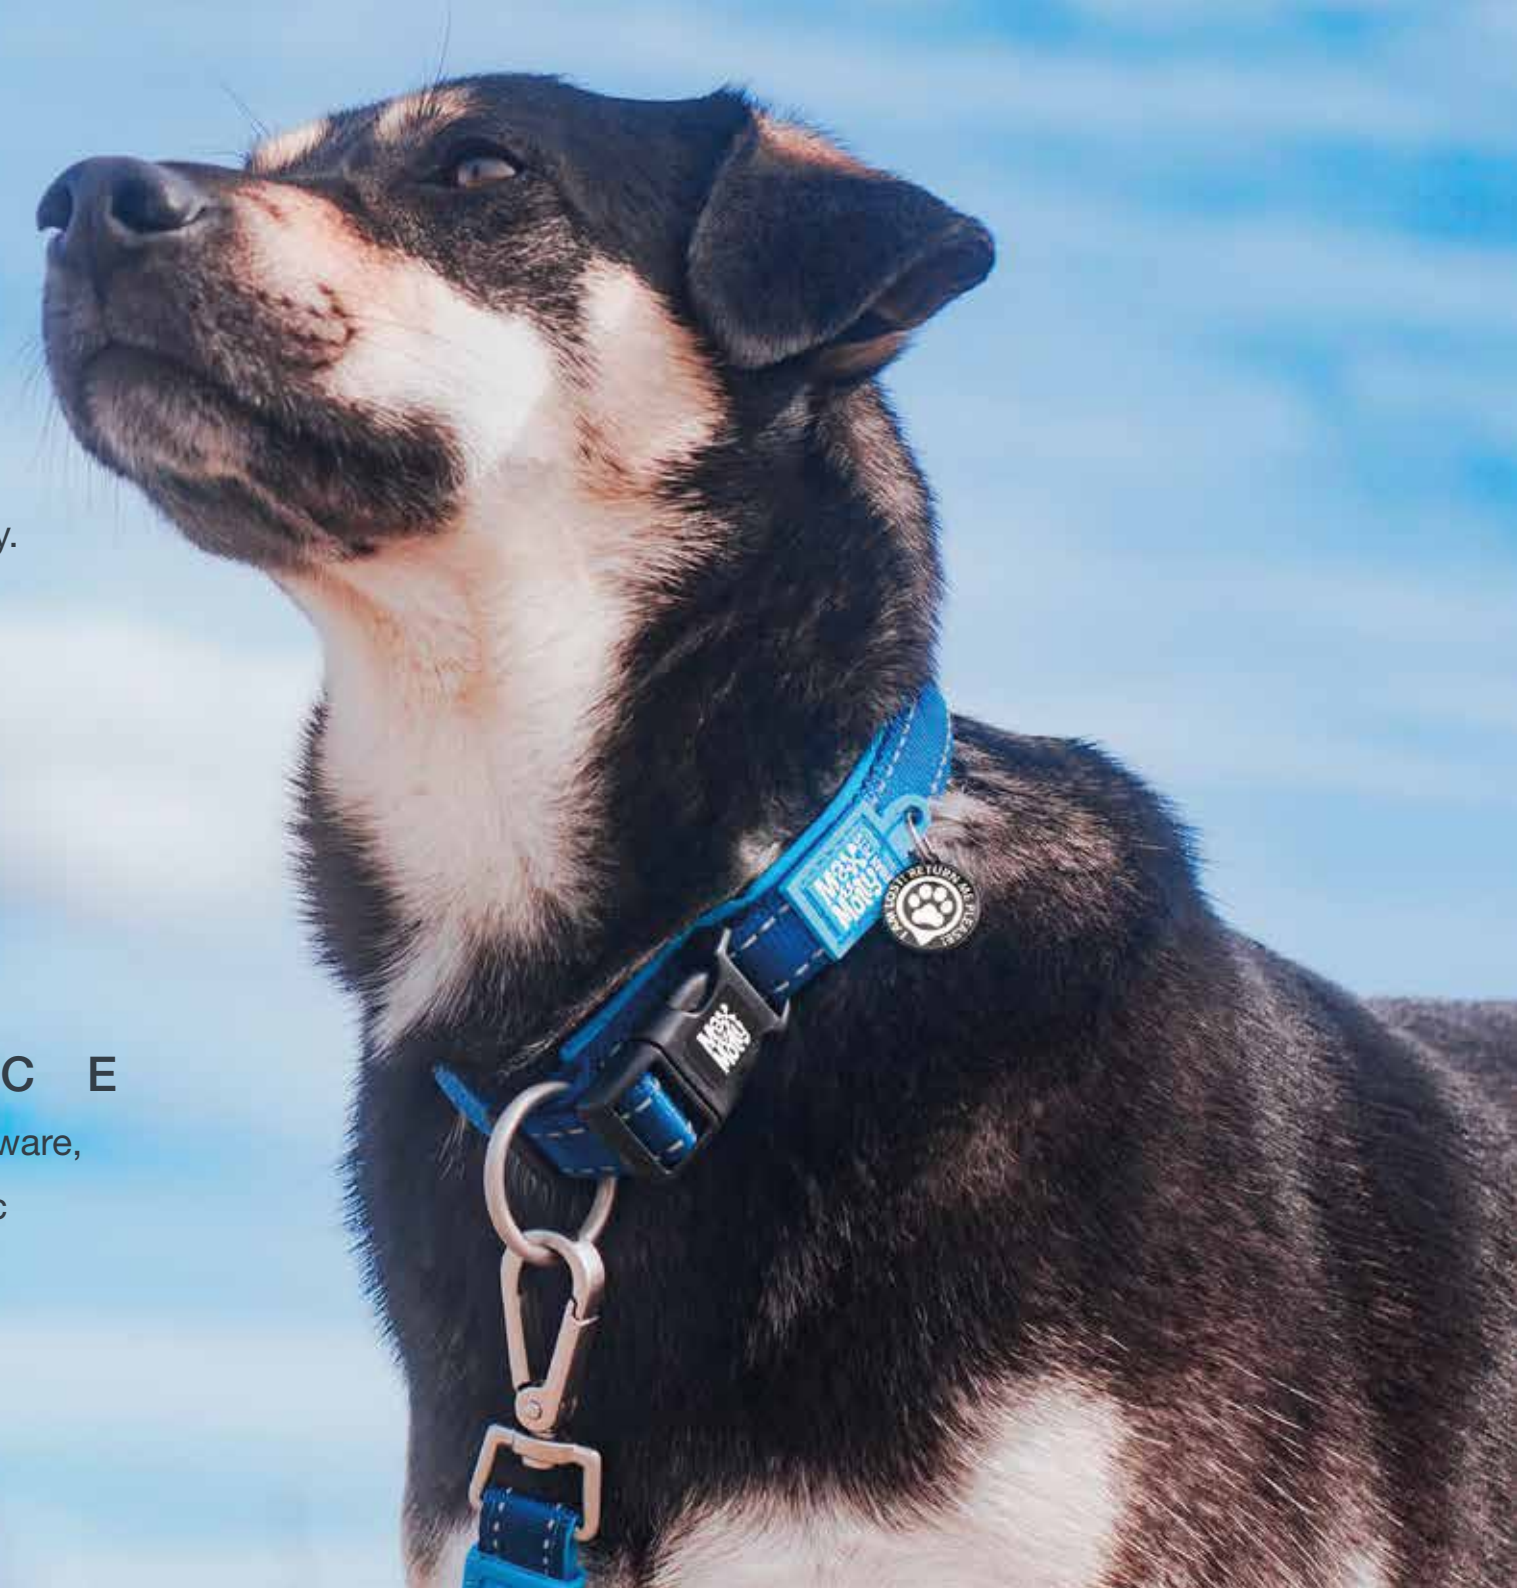

S A F E T Y

GOTCHA! Smart ID tag, no-escape safety ring,* power buckle, and tested for ultra strength and durability, reflective stitching for better visibility.

C O M F O R T

soft sandwich construction of polyester and plush neoprene. Super lightweight and soft. No rubbing, chafing, or any other discomfort.

E N D U R A N C E

Waterproof design, top quality hardware, odor proof, colorfast, hypoallergenic and machine washable.

*Safety Ring not available on XS collars.