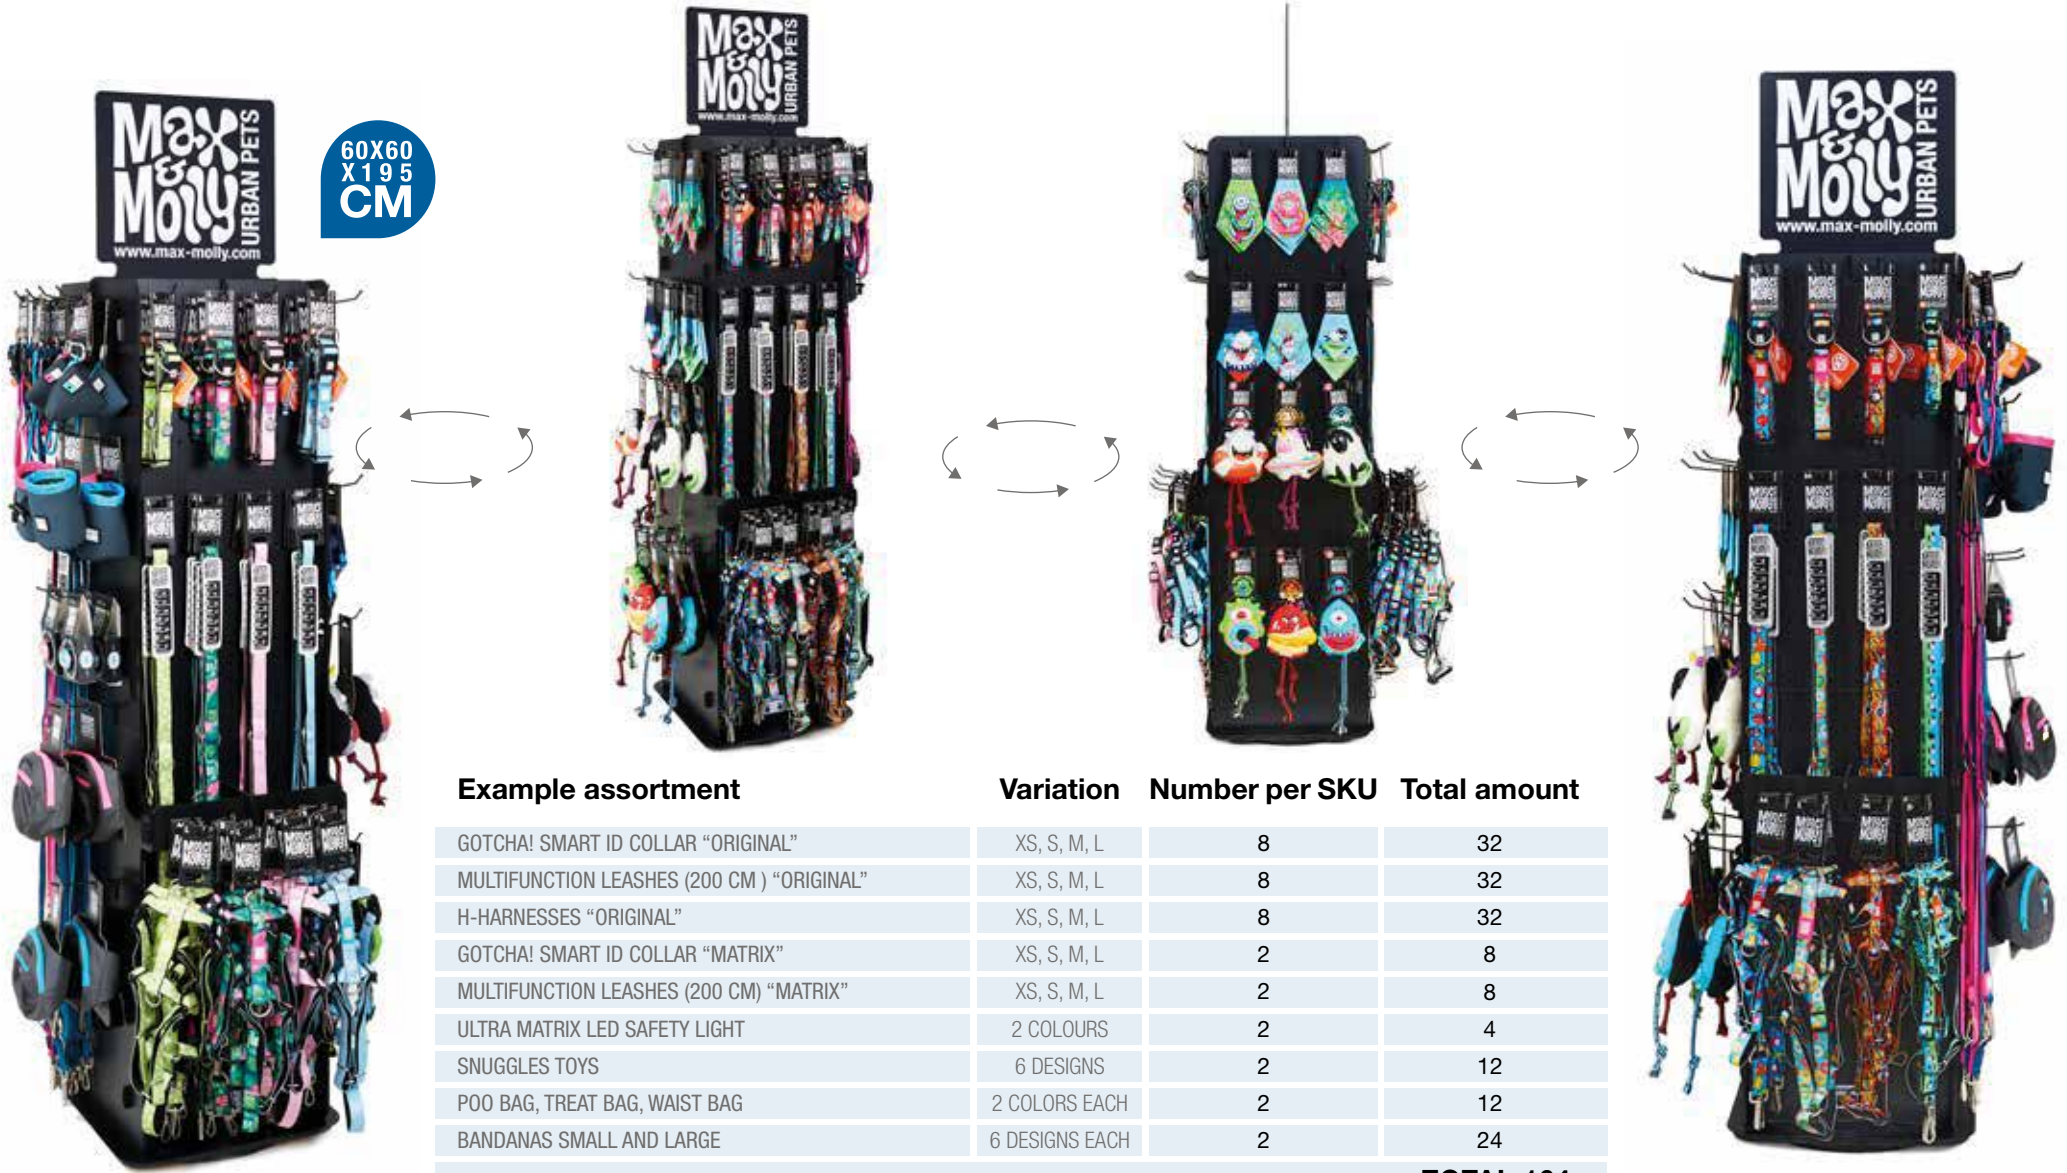

XL SIZE AVAILABLE - 250 OR 500 ML. MATERIAL: NEOPRENE

**OUR POO BAG CARRIER**

Always keep your poo bags within reach - ideally attached to the leash! Your poo bags are always in place and easy just to rip off from the bag compartment.

SIZE: 1 SIZE - MATERIAL: NEOPRENE

**OUR KEY RINGS**

Each MAX & MOLLY design has a matching Key Ring!

# WALL DISPLAY & DOUBLE SIDED POS

50X195  
CM

WALL DISPLAY  
WITH 24 HOOKS.  
ASK FOR OUR  
INDIVIDUAL  
OFFER.

DOUBLE SIDED  
DISPLAY  
AVAILABLE FOR  
GOTCHA!  
& SOUNDSHIELD

# SPINNER DISPLAY PROFESSIONAL

60X60  
X 195  
CM

**Example assortment**

**Variation Number per SKU Total amount**

GOTCHA! SMART ID COLLAR "ORIGINAL"	XS, S, M, L	8	32
MULTIFUNCTION LEASHES (200 CM) "ORIGINAL"	XS, S, M, L	8	32
H-HARNESSES "ORIGINAL"	XS, S, M, L	8	32
GOTCHA! SMART ID COLLAR "MATRIX"	XS, S, M, L	2	8
MULTIFUNCTION LEASHES (200 CM) "MATRIX"	XS, S, M, L	2	8
ULTRA MATRIX LED SAFETY LIGHT	2 COLOURS	2	4
SNUGGLES TOYS	6 DESIGNS	2	12
POO BAG, TREAT BAG, WAIST BAG	2 COLORS EACH	2	12
BANDANAS SMALL AND LARGE	6 DESIGNS EACH	2	24