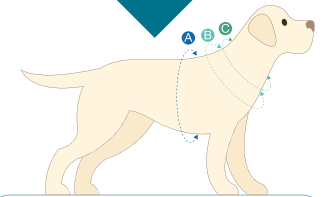

Inside padding for maximum comfort.

Ultra strong polyester.

CAT COLLAR

light & strong, warning bell for birds, breakaway buckle to prevent strangling.

If between two sizes...
...SIZE UP!

SIZES - DOG

XS	1 cm x 22-35 cm
S	1.5 cm x 28-45 cm
M	2 cm x 34-55 cm
L	2.5 cm x 39-62 cm

A CHEST: Wrap your tape around the widest part of your dog's torso, usually right behind the "armpits" of the front legs.

B LOWER NECK: A harness or coat sits lower on the neck, so take the measurement from here.