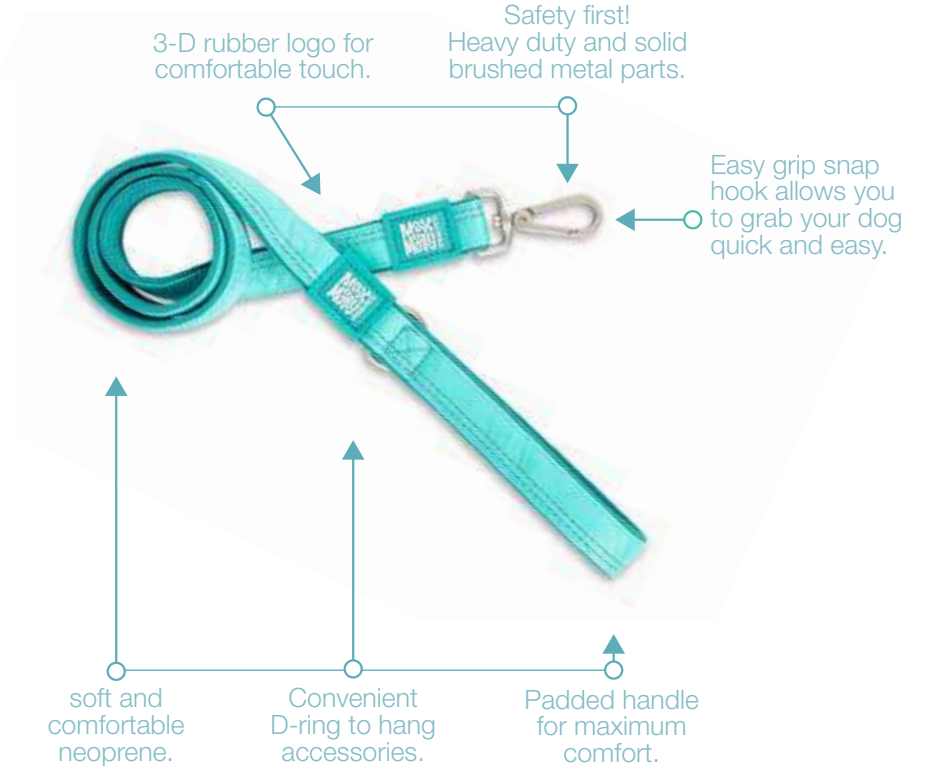

TOTAL LENGTH: 120 CM

LEASH SIZES		TENSILE FORCE (in kg)
XS	1,5 cm x 120 cm	45kg
S	2 cm x 120 cm	110 kg
M	2,5 cm x 120 cm	135 kg
L	2,8 cm x 120 cm	200 kg