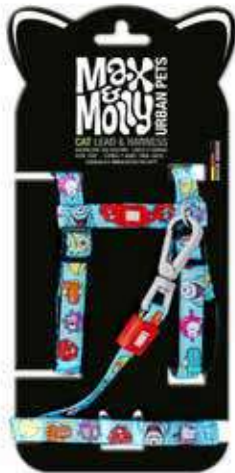

NEW

MARGARITE - H-HARNESS XS S M L DOG

NEW

JUST
FOR CATS

JUST FOR CATS- HARNESS & LEASH SET

one size fits all

LITTLE MONSTERS - HARNESS & LEASH **CAT**

TROPICAL - HARNESS & LEASH **CAT**

DONUTS - HARNESS & LEASH **CAT**

BLACK SHEEP - HARNESS & LEASH **CAT**

CHERRY BLOOM - HARNESS & LEASH **CAT**

PINK LEOPARD - HARNESS & LEASH **CAT**

DOUBLE COOL

Easy slide on, available in 2 sizes

Perfect for our XS-L Collars.