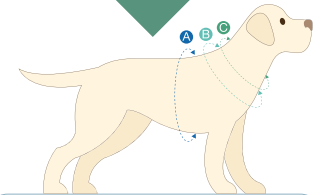

NEW

MATRIX 2.0 COLLAR

- Our GOTCHA! Smart ID collars are daily companions that prioritize safety, comfort, and design.
- Each collar has an integrated GOTCHA! tag with a unique QR code.
- The free GOTCHA! Lost & Found App lets you create a profile for your pup and provides finders with necessary information for a quick reunion.
- You can adjust your privacy settings according to your needs.

MATRIX 2.0 - GOTCHA! SMART ID COLLAR

Smart, safe, soft and reflective

DOG

Regulator to adjust the collar to different sizes.

Fixing ring.

The free **GOTCHA!** Lost & Found App lets you create a profile for your pup and provides finders with necessary information for a quick reunion.

Power buckle holds 5 times the dogs weight.

Safety ring, no slipping while putting collar on or taking it off.

If between two sizes...
...SIZE UP!

SIZES - DOG

XS	1,5 cm x 22-35 cm
S	2 cm x 28-45 cm
M	2,5 cm x 34-55 cm
L	2.8 cm x 39-62 cm