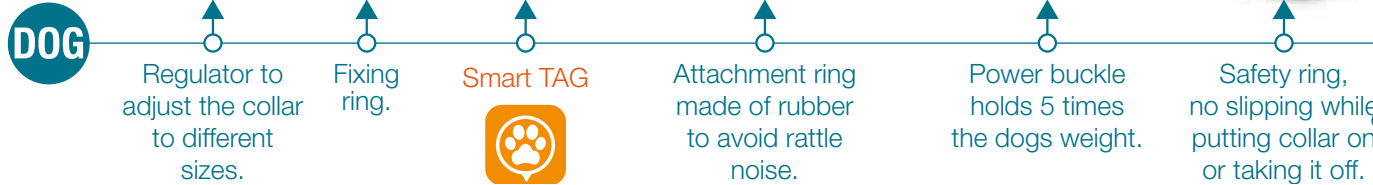

GOTCHA! SMART ID COLLAR

Ultimate safety on every collar

ALL IN ONE DOG & CAT SMART ID COLLARS

which will return your friend safely in case it gets lost.

HYPOALLERGENIC

quick-drying, soft and comfortable neoprene.

Inside padding for maximum comfort.

Ultra strong polyester.

CAT COLLAR

light & strong, warning bell for birds, breakaway buckle to prevent strangling.