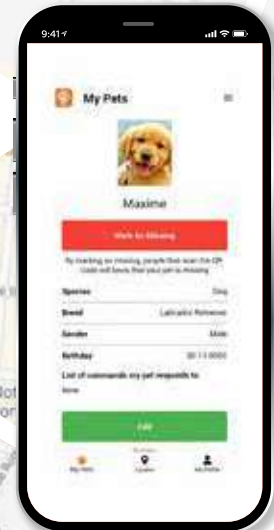

GOTCHA! APP

Gotcha!
LOST & FOUND APP

The Smart Pet Tag
That turns a lost pet with this collar into a found pet with the Gotcha! app. Simply scan the QR code on your Gotcha! tag and create your profile.

- World wide tracking
- Locate with Google maps
- Push notifications when your pet is scanned
- Use in multiple languages
- Easy user experience
- No batteries or monthly fees required

WATCH THE VIDEO >

DOWNLOAD OUR FREE APP
Available on the Google Play and App Store

www.gotchapel.com

GOTCHA! LOST & FOUND APP

Ultimate safety on every collar

Don't lose your best friend !

Every Max & Molly collar & Matrix 2.0 harness includes a unique Gotcha! ID tag. This value added feature allows pet owners to create a custom profile at no additional cost.

In the event a pet is lost, the finder simply scans the QR code with any smartphone camera and instantly has access to all necessary information needed to reunite dog and owner.

GOTCHA!
Lost & Found App

GOTCHA! LOST & FOUND APP

Great user experience

- Including Geo-tagging: When someone scans your pet's smart ID tag, you instantly receive the geolocation on your phone.
- Privacy settings: You can choose which information the finder will see when scanning the tag.
- Add a picture of your dog to your pets profile.
- Edit or delete your pets profile as you wish.
- Add multiple pets to your personal profile.