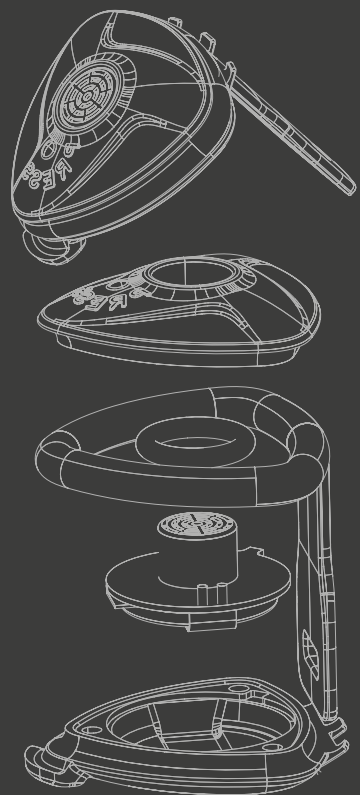

SOUNDSHIELD
SOUNDSHIELD

ULTRASONIC 24/7 TECHNOLOGY
AGAINST TICKS & FLEAS