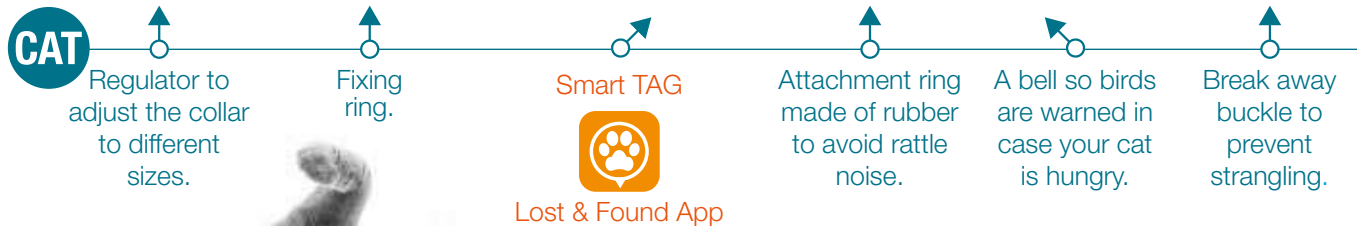

GOTCHA! SMART ID COLLAR

Ultimate safety on every collar

ALL IN ONE DOG & CAT SMART ID COLLARS

which will return your friend safely in case it gets lost.

HYPOALLERGENIC

quick-drying, soft and comfortable neoprene.

Inside padding for maximum comfort.

Ultra strong polyester.

CAT COLLAR

light & strong, warning bell for birds, breakaway buckle to prevent strangling.