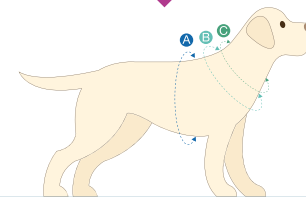

STYLISH

Unique designs
printed with precision.

SECURITY

Light weight,
Machine washable 40° C
Tensile force tested.

ORIGINAL GEAR - H-HARNESS

Hypoallergenic, quick-drying

If between two sizes...
...**SIZE UP!**