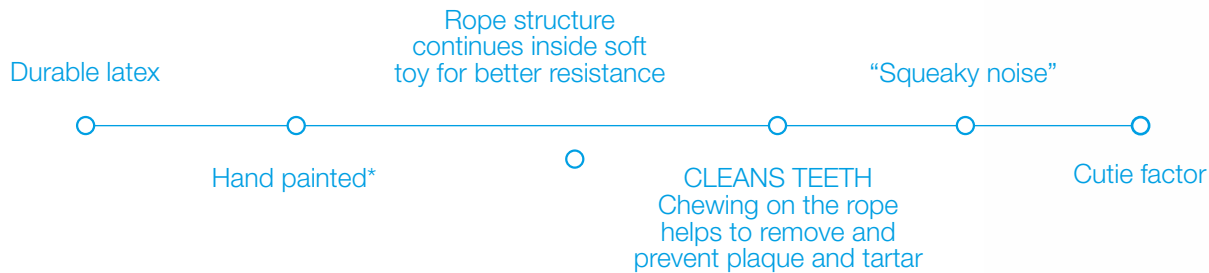

DISCOVER THE SNUGGLES

Soft Toys

Meet **Woody, Mikey, Bob, Otto, Frenzy, Paco** and **Bubba** who all want to find a new furry friend to play with and snuggle. Our Snuggles combine everything dogs love in one toy: A rope, a squeaky sound, fun design* and a very soft, padded backside which can easily be used for resting. **Start collecting our Snuggles today and meet them in person.**