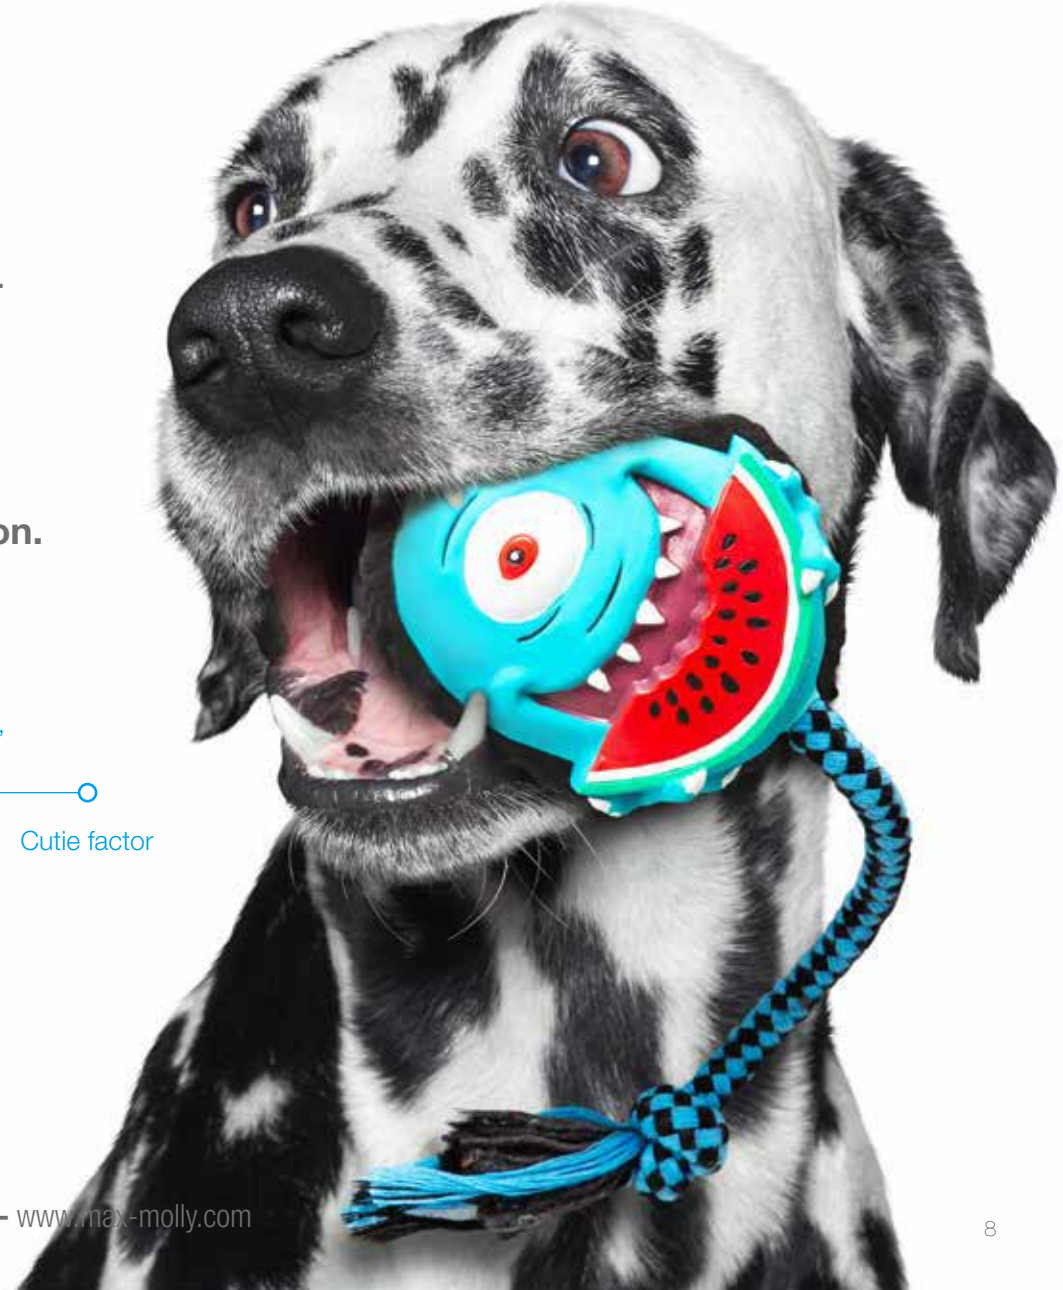

*Our toys are handpainted, little variations in color and design may occur. Always supervise your dog while playing.