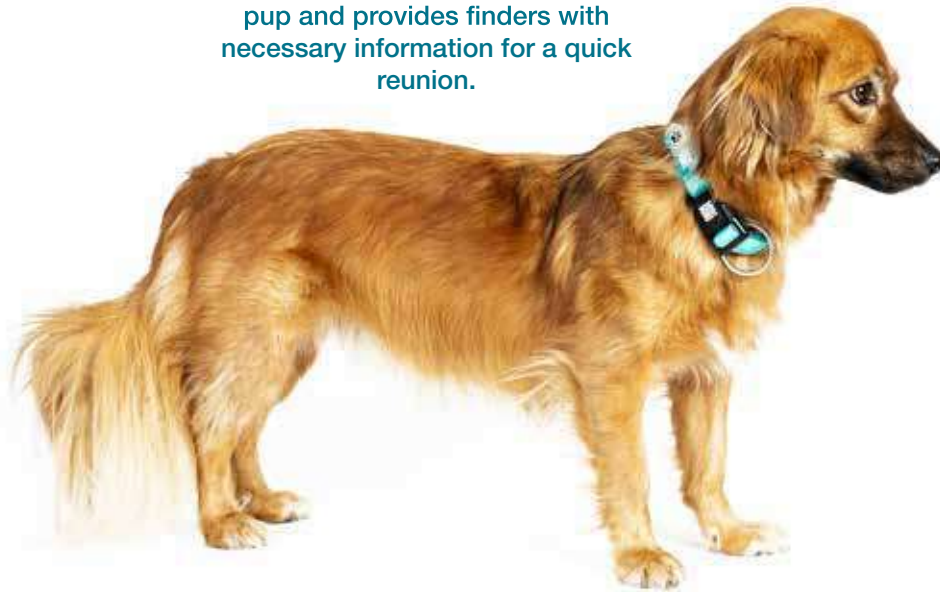

NEW

MATRIX 2.0 COLLAR

- Our GOTCHA! Smart ID collars are daily companions that prioritize safety, comfort, and design.
- Each collar has an integrated GOTCHA! tag with a unique QR code.
- The free GOTCHA! Lost & Found App lets you create a profile for your pup and provides finders with necessary information for a quick reunion.
- You can adjust your privacy settings according to your needs.

MATRIX 2.0 - GOTCHA! SMART ID COLLAR

Smart, safe, soft and reflective

DOG

Regulator to adjust the collar to different sizes.

Fixing ring.

The free **GOTCHA!** Lost & Found App lets you create a profile for your pup and provides finders with necessary information for a quick reunion.

Power buckle holds 5 times the dogs weight.

Safety ring, no slipping while putting collar on or taking it off.

If between two sizes...
...SIZE UP!

SIZES - DOG

XS	1,5 cm x 22-35 cm
S	2 cm x 28-45 cm
M	2,5 cm x 34-55 cm
L	2.8 cm x 39-62 cm